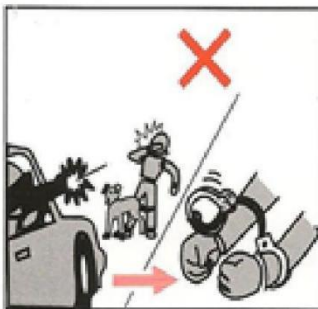

WARNING 警告

Wear protective eye wear & face mask when using air soft airguns.

當使用汽彈槍時，請戴上防彈眼鏡和面具。

Read and understand the operating and safety manual before using your air soft airguns.

在使用汽彈槍前，請先閱讀和理解操作安全手冊。

Do not look directly into the gun barrel to avoid accidental discharge of BB.

不要直接地看槍管，避免BB彈意外發射。

You may be punished if you damage public or personal properties or injure a person or animal even if you are shooting for a practical joke. Always observe manners and enjoy healthy sport shooting.

如果你損害公共的或私人的財產，或者傷害人或動物，即使你是在進行射擊實踐遊戲，你也會受到懲罰。請始終遵守規矩，享受有益健康的運動射擊。

Never aim or shoot a person or animal as the target. Always attach the protective plug to the muzzle, except when you are ready to shoot a target.