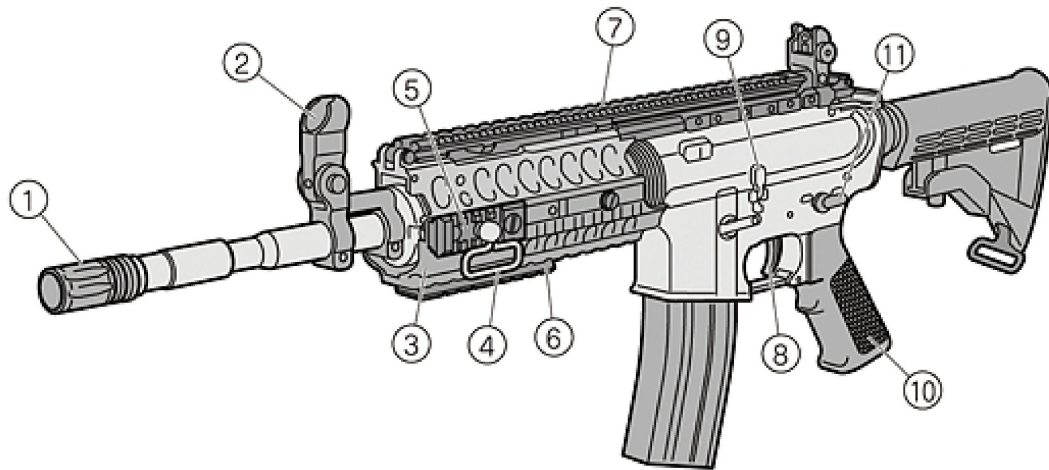

DB M4 SERIES

AEG VERSION

THE NAME OF THE PARTS 各部件名称

No.	NAME 名称	No.	NAME 名称	No.	NAME 名称
1.	Compensator	9.	Bolt Catch	17.	Windage Adjustment Dial
2.	Flip-up Front Sight	10.	Grip	18.	Low Profile Flip-up Rear Sight
3.	Handguards	11.	Selector Lever	19.	Trigger Guard
4.	Sling Swivel	12.	Enhanced Butt Stock	20.	Port Cover
5.	Side system Rail	13.	Rear Swivel	21.	Magazine Catch Button
6.	Under system Rail	14.	Stock Release Lever	22.	Magazine
7.	Upper System Rail	15.	Charging Handle		
8.	Trigger	16.	Forward Assist Knob		

- MK18 01-FLASH HIDER
- M4 02-FRONT SIGHT SET
- M4 04-DELTA RING
- MK18 05-OUT BARREL SET
- M4 06-GAS TUBE
- M4 07-HANDGUARD CAP
- K4 08-RAS II TACTICAL HANDGUARD
- M4 09-RAIL COVER PANEL
- M4 10-FORWARD PISTOL GRIP
- M4 11-UPPER RECEIVER SET
- M4 13-ASSIST KNOB SET
- M4 14-CHARGING HANDLE
- K4 15-ADJUSTABLE REAR SIGHT
- M4 17-FRONT FRAME LOCK PIN
- M4 18-REAR FRAME LOCK PIN
- M4 19-MAGAZINE CATCH SET
- M4 20-TRIGGER GUARD
- M4 21-LOCK PIN
- M4 22-BOLT CATCH SET
- M4 23-SELECTOR LEVER SET
- M4 24-SELECTOR LEVER FLAP
- M4 25-M4 PISTOL GRIP
- MK18 25-M16A1PISTOL GRIP
- M426-LNNER BARREL
- M4 27-HOP-UP CHAMBER
- M4 28-HOP UP SET
- M4 29-GEAR BOX SET
- M4 30-MOTOR SET
- MK18 31-SLING MOUNT
- M4 32-STOCK TUBE SET
- M4 33-CRANE SOPMOD STOCK SET
- M4 34-MAGAZINE