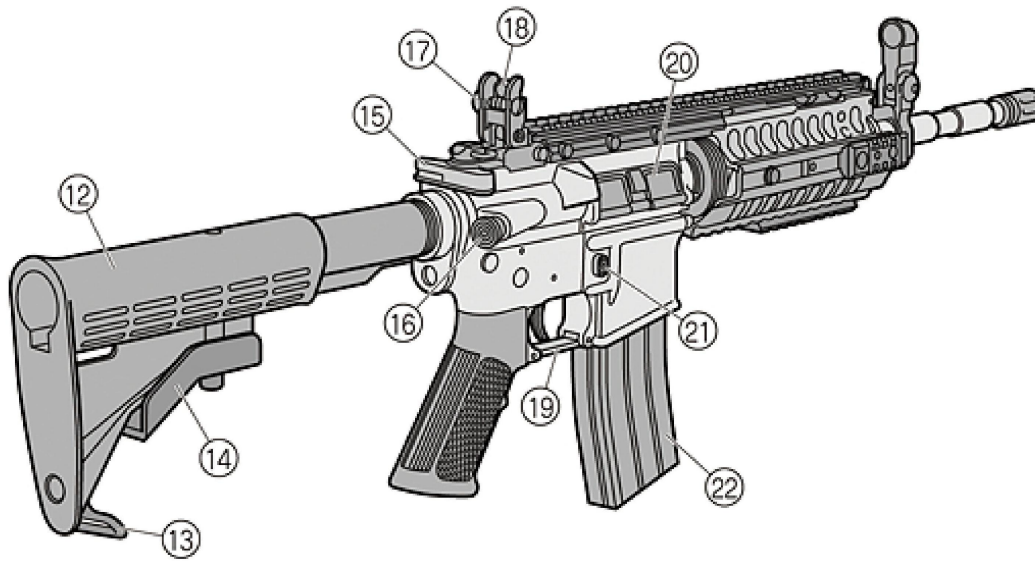

DB M4 SERIES

AEG VERSION

THE NAME OF THE PARTS 各部件名称

No.	NAME 名称	No.	NAME 名称	No.	NAME 名称
1.	Compensator	9.	Bolt Catch	17.	Windage Adjustment Dial
2.	Flip-up Front Sight	10.	Grip	18.	Low Profile Flip-up Rear Sight
3.	Handguards	11.	Selector Lever	19.	Trigger Guard
4.	Sling Swivel	12.	Enhanced Butt Stock	20.	Port Cover
5.	Side system Rail	13.	Rear Swivel	21.	Magazine Catch Button
6.	Under system Rail	14.	Stock Release Lever	22.	Magazine
7.	Upper System Rail	15.	Charging Handle		
8.	Trigger	16.	Forward Assist Knob		

- MK18 01-FLASH HIDER
- M4 02-FRONT SIGHT SET
- M4 04-DELTA RING
- MK18 05-OUT BARREL SET
- M4 06-GAS TUBE
- M4 07-HANDGUARD CAP
- K4 08-RAS II TACTICAL HANDGUARD
- M4 09-RAIL COVER PANEL
- M4 10-FORWARD PISTOL GRIP
- M4 11-UPPER RECEIVER SET
- M4 13-ASSIST KNOB SET
- M4 14-CHARGING HANDLE
- K4 15-ADJUSTABLE REAR SIGHT
- M4 17-FRONT FRAME LOCK PIN
- M4 18-REAR FRAME LOCK PIN
- M4 19-MAGAZINE CATCH SET
- M4 20-TRIGGER GUARD
- M4 21-LOCK PIN
- M4 22-BOLT CATCH SET
- M4 23-SELECTOR LEVER SET
- M4 24-SELECTOR LEVER FLAP
- M4 25-M4 PISTOL GRIP
- MK18 25-M16A1PISTOL GRIP
- M426-LNNER BARREL
- M4 27-HOP-UP CHAMBER
- M4 28-HOP UP SET
- M4 29-GEAR BOX SET
- M4 30-MOTOR SET
- MK18 31-SLING MOUNT
- M4 32-STOCK TUBE SET
- M4 33-CRANE SOPMOD STOCK SET
- M4 34-MAGAZINE