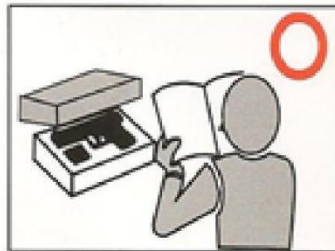

Read and understand the operating and safety manual before using your air soft airguns.

在使用汽彈槍前，請先閱讀和理解操作安全手冊。