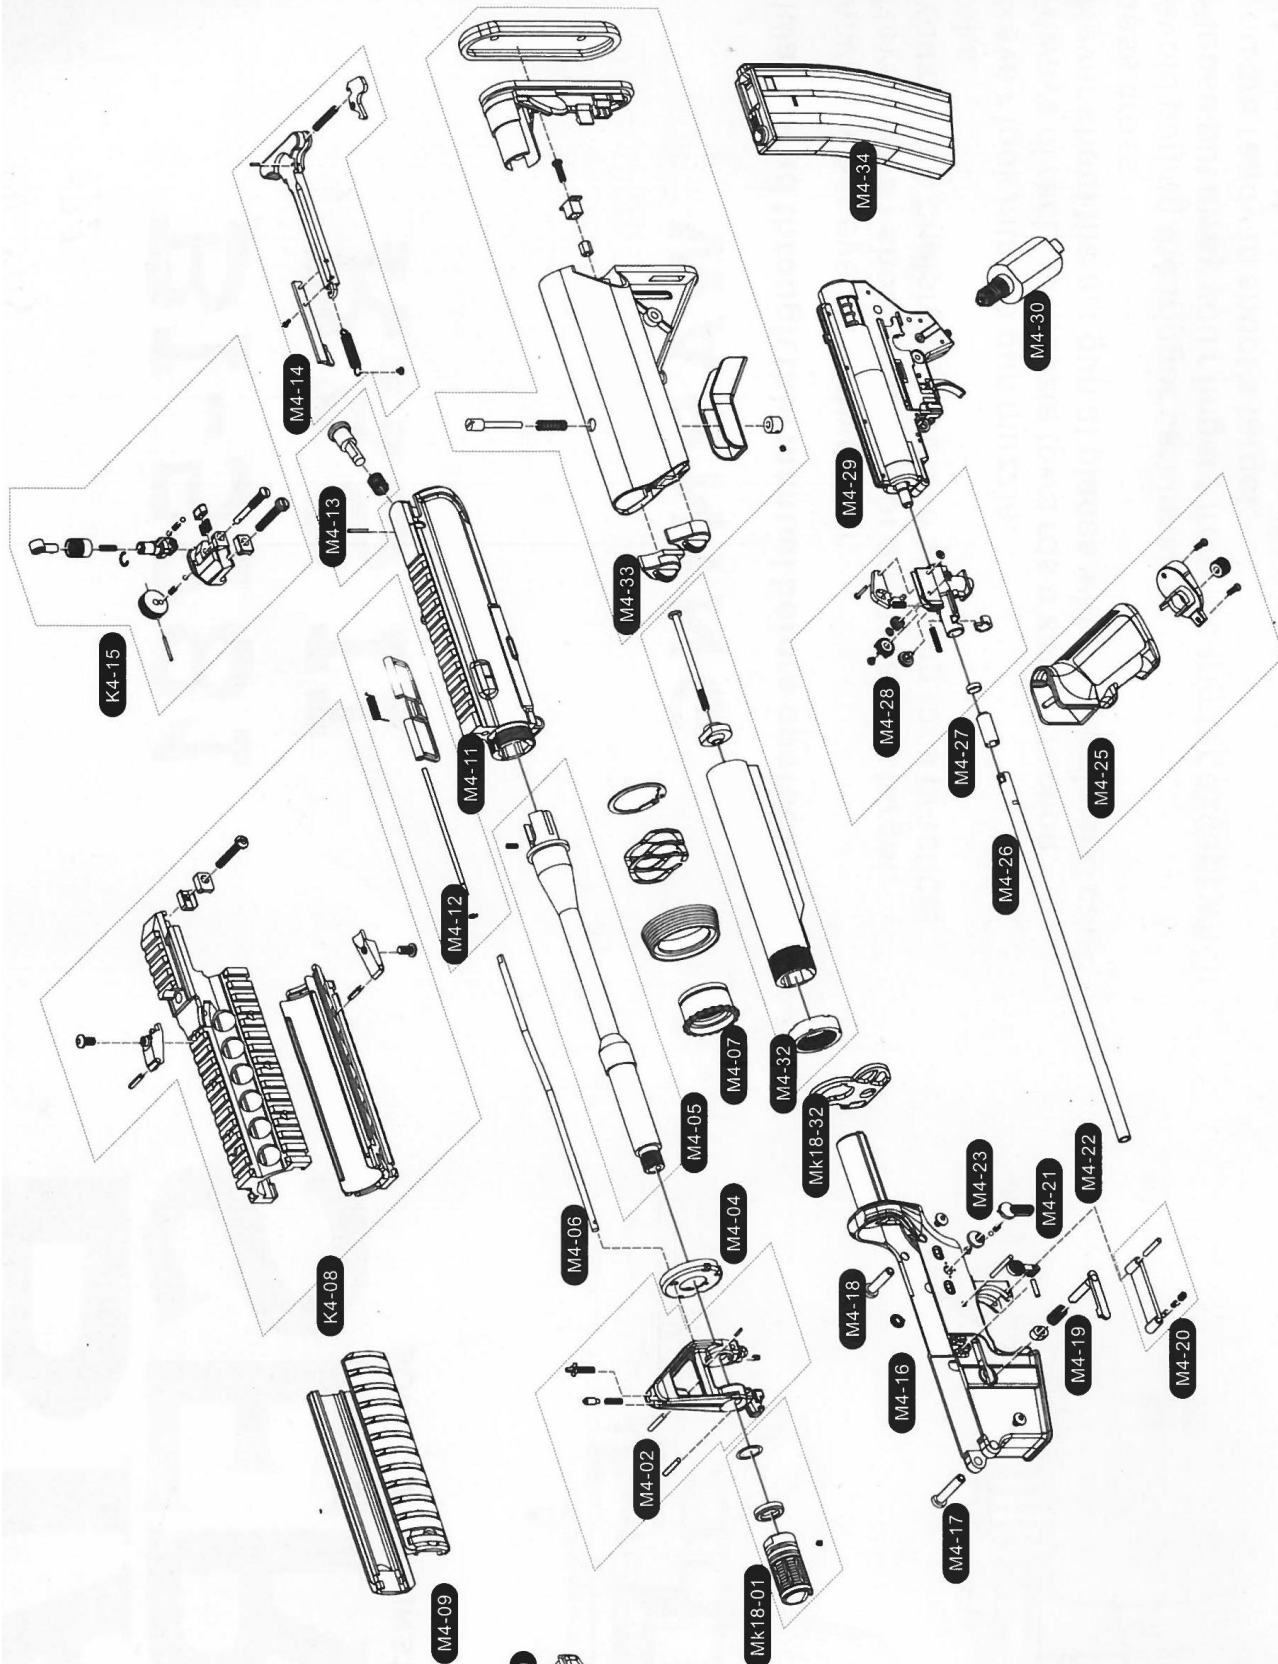

DB M4 SERIES

AEG VERSION

THE NAME OF THE PARTS 各部件名称

No.	NAME 名称	No.	NAME 名称	No.	NAME 名称
1.	Compensator	9.	Bolt Catch	17.	Windage Adjustment Dial
2.	Flip-up Front Sight	10.	Grip	18.	Low Profile Flip-up Rear Sight
3.	Handguards	11.	Selector Lever	19.	Trigger Guard
4.	Sling Swivel	12.	Enhanced Butt Stock	20.	Port Cover
5.	Side system Rail	13.	Rear Swivel	21.	Magazine Catch Button
6.	Under system Rail	14.	Stock Release Lever	22.	Magazine
7.	Upper System Rail	15.	Charging Handle		
8.	Trigger	16.	Forward Assist Knob		

- MK18 01-FLASH HIDER
- M4 02-FRONT SIGHT SET
- M4 04-DELTA RING
- MK18 05-OUT BARREL SET
- M4 06-GAS TUBE
- M4 07-HANDGUARD CAP
- K4 08-RAS II TACTICAL HANDGUARD
- M4 09-RAIL COVER PANEL
- M4 10-FORWARD PISTOL GRIP
- M4 11-UPPER RECEIVER SET
- M4 13-ASSIST KNOB SET
- M4 14-CHARGING HANDLE
- K4 15-ADJUSTABLE REAR SIGHT
- M4 17-FRONT FRAME LOCK PIN
- M4 18-REAR FRAME LOCK PIN
- M4 19-MAGAZINE CATCH SET
- M4 20-TRIGGER GUARD
- M4 21-LOCK PIN
- M4 22-BOLT CATCH SET
- M4 23-SELECTOR LEVER SET
- M4 24-SELECTOR LEVER FLAP
- M4 25-M4 PISTOL GRIP
- MK18 25-M16A1PISTOL GRIP
- M426-LNNER BARREL
- M4 27-HOP-UP CHAMBER
- M4 28-HOP UP SET
- M4 29-GEAR BOX SET
- M4 30-MOTOR SET
- MK18 31-SLING MOUNT
- M4 32-STOCK TUBE SET
- M4 33-CRANE SOPMOD STOCK SET
- M4 34-MAGAZINE